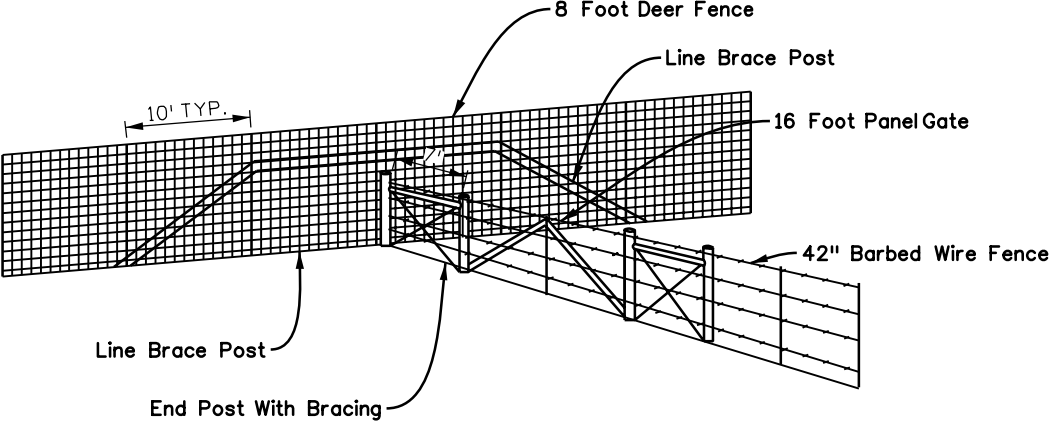

WEBB FENCING CONNECTION

dduvail.2:26:41 PM P:\2018 Projects\18-018.01 US 550 S Connection D-B - CDDT R-5\Exhibits and Graphics\Drawings\22420DES_Isometric Fence Detail.dgn
12/16/2018 CDDT-DeetailPrinter-V8iPlotter - 0001-PenTable.tbl

FENCING CONNECTION DETAIL
WEBB PROPERTY
NHPP 5501-029, 22420
JUNE 10, 2019